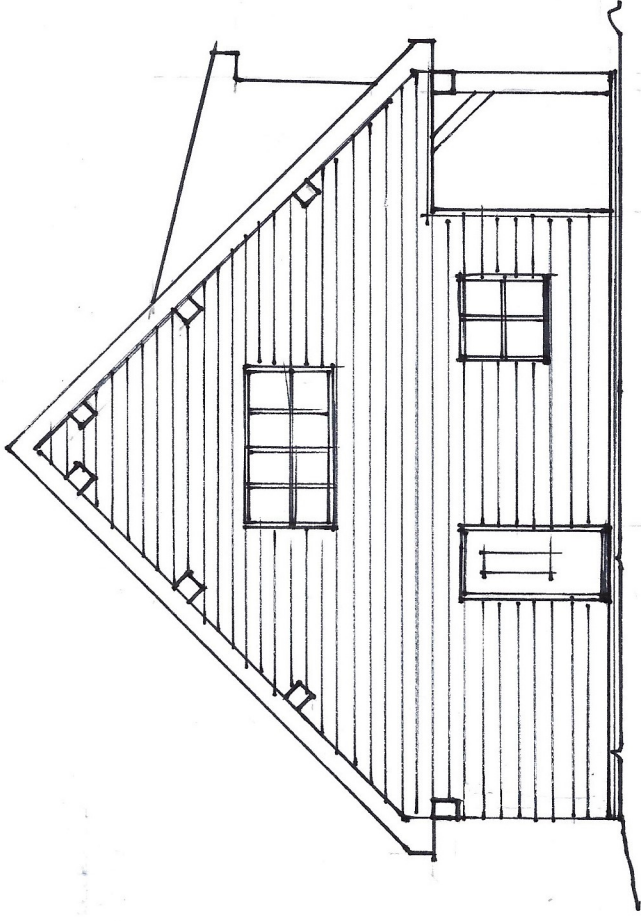

DANDY'S FORD FISHERY
DRG DFF.PD.06

2 NEW
ROOFLIGHTS →

REAR ELEVATION
1:100
(UNCHANGED BAR 2 ROOF-LIGHTS
& FLUE REMOVAL)

END ELEVATION
1:100
(UNCHANGED)